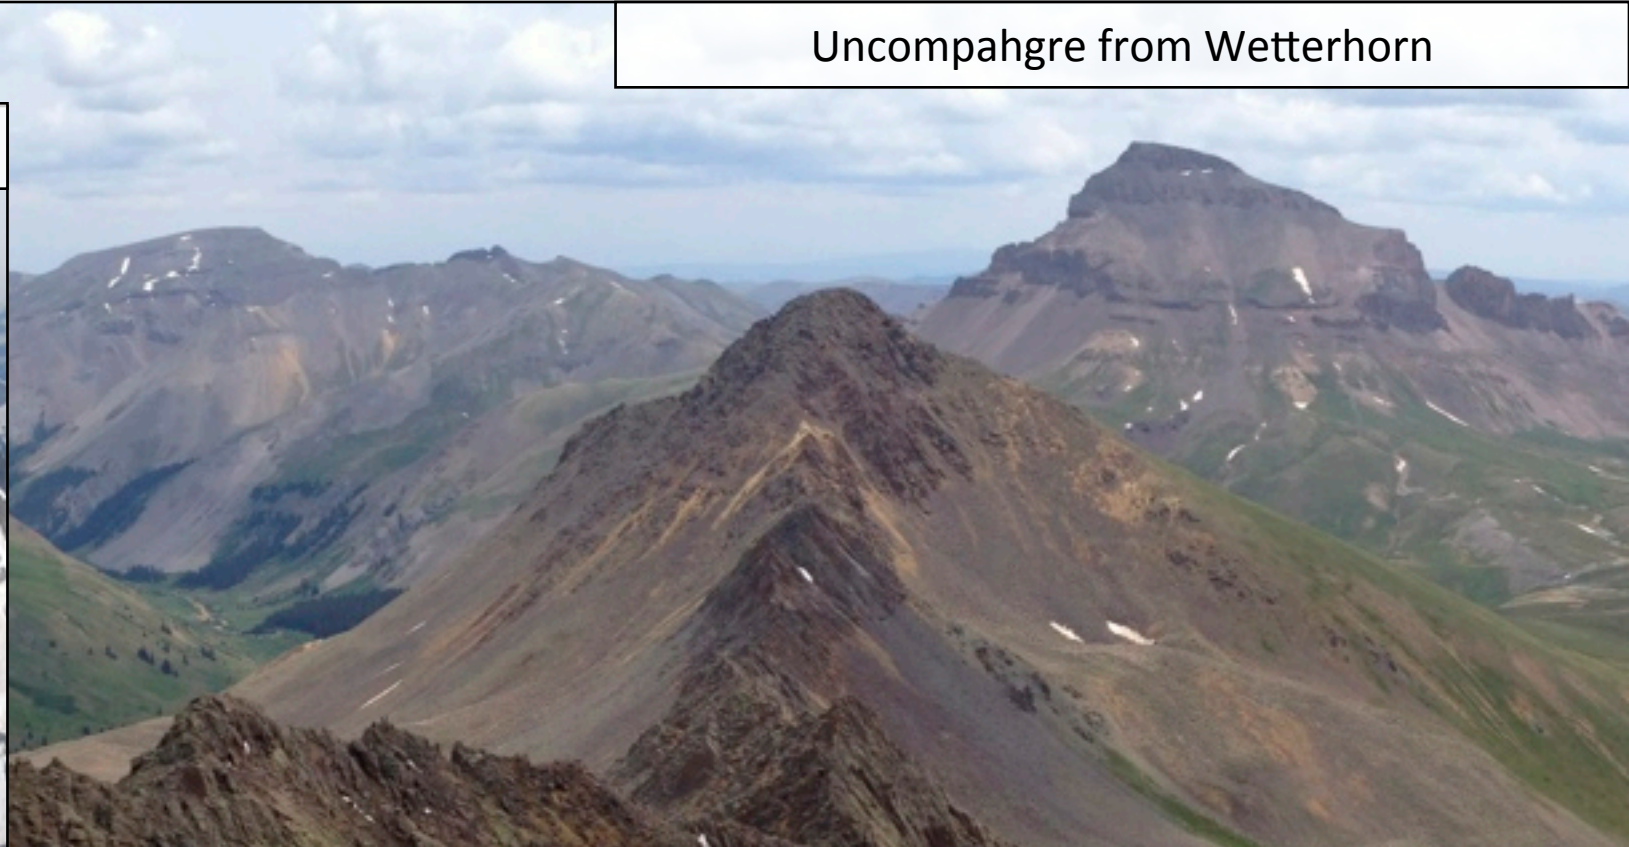

Cameron Mercer

Impact Geochronology

Uncompahgre from Wetterhorn

San Juan Mountains, CO

Wetterhorn from Uncompahgre

Last Exit Live, Phoenix

Bonaire